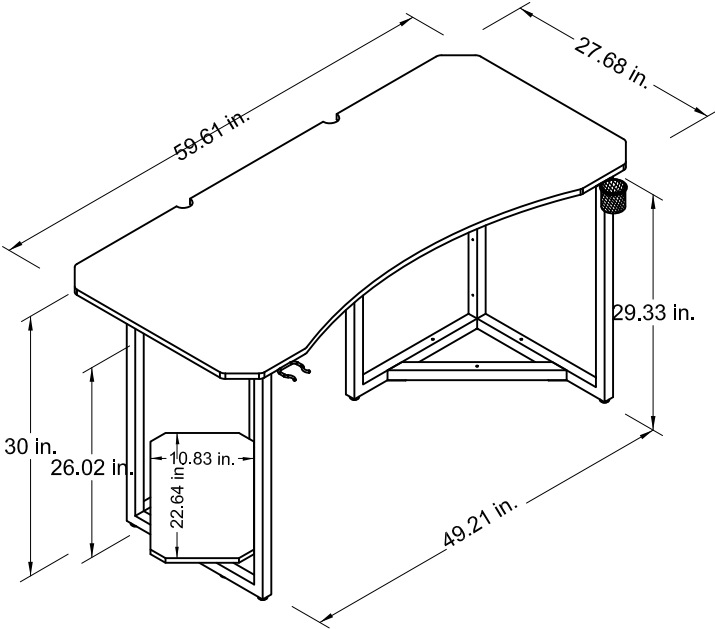

# Gaming Desk

Model Number: 6077013COM

Finish: White-Silver

## OVERALL PRODUCT SIZE(in inches)

Fireplace Console :59.61"(W)\*27.68"(D)\*30"(H)

## MAXIMUM WEIGHT CAPACITIES